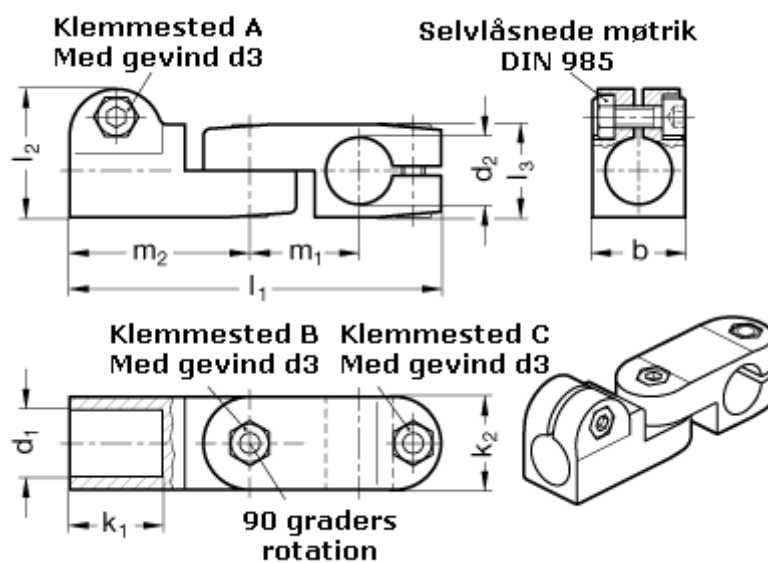

Article number: 20287B12B142BL  
Description: E+G swivel clamp  
GN287-B12-B14-2-BL

## Measures

$b = 25$	$m_1 = 29.5$
$d_1 = B12$	$m_2 = 48.5$
$d_2 = B14$	
$d_3 = M 6$	
$k_1 = 25$	
$k_2 = 25$	
$l_1 = 100$	
$l_2 = 34.5$	